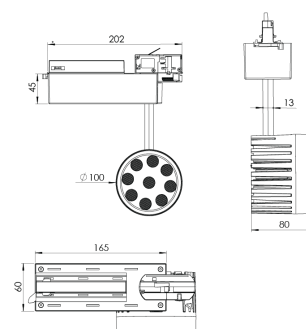

<b>Product Family</b>	Aira
<b>Adjustability</b>	Adjustable: 350° - 90°
<b>Color</b>	White- Black- Gray- RAL
<b>Mounting Type</b>	Track
<b>Body</b>	Die-cast aluminium body with electrostatic powder coated

<b>Control Type</b>	On/Off
<b>Electrical Insulation Class</b>	Class II
<b>Optional Features</b>	Emergency kit system can be integrated

<b>Sealing</b>	IP40
<b>Weight</b>	1.4 kg
<b>Dimensions</b>	Ø100x80mm

## DIMENSIONS

Lumen value is given according to 4000K value.  
 Luminaire is F-marked and suitable for direct mounting on normally flammable surfaces.  
 All components are provided with 5 year limited guarantee. A qualified electrician must ensure proper installation of the product.