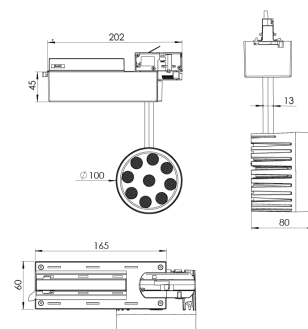

Product Family	Aira
Adjustability	Adjustable: 350° - 90°
Color	White- Black- Gray- RAL
Mounting Type	Track
Body	Die-cast aluminium body with electrostatic powder coated,
Light Source	HP LED
Color Temperature	2700-3000-4000-5000-6500K
Color Rendering Index	CRI>80
Power	28 W
Power Factor	Pf>90
Luminaire Efficiency	130 lm/W
Light Beam Angle	25°,40°
Lumen	3640 lm
Operating Voltage	220-240V AC / 50-60 Hz
Light Source Lifetime	50.000 hours Led lifetime
Optic	High efficiency acrylic lens,
Control Type	On/Off
Electrical Insulation Class	Class II
Optional Features	Emergency kit system can be integrated
Sealing	IP40
Weight	1.4 kg
Dimensions	Ø100x80mm

DIMENSIONS

Lumen value is given according to 4000K value.

Luminaire is F-marked and suitable for direct mounting on normally flammable surfaces.

All components are provided with 5 year limited guarantee. A qualified electrician must ensure proper installation of the product.