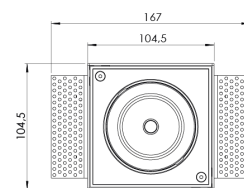

Product Family	Alton
Adjustability	Adjustable: 30° & 30°
Color	White- Black- Gray- RAL
Mounting Type	Trimless Adjustable
Body	Die-cast aluminium body with electrostatic powder coated

Light Source	COB LED
Color Temperature	2700-3000-4000-5000-6500K
Color Rendering Index	CRI>80,CRI>90
Power	7 W
Power Factor	Pf>90
Luminaire Efficiency	103lm/W
Light Beam Angle	15°,24°,36°,60°
Lumen	721 lm
Operating Voltage	220-240V AC / 50-60 Hz
Light Source Lifetime	50.000 hours Led lifetime
Optic	High efficiency reflector and PC glass

Control Type	On/Off- Dali
Electrical Insulation Class	Class II
Optional Features	Emergency kit system can be integrated

Sealing	IP20
Weight	0,75 Kg
Dimensions	104,5 x 100mm

DIMENSIONS

Lumen value is given according to 4000K value.