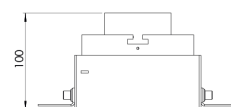

Product Family	Alton
Adjustability	Adjustable: 30° & 30°
Color	White- Black- Gray- RAL
Mounting Type	Trimless Adjustable
Body	Die-cast aluminium body with electrostatic powder coated

Light Source	COB LED
Color Temperature	2700-3000-4000-5000-6500K
Color Rendering Index	CRI>80,CRI>90
Power	7 W
Power Factor	Pf>90
Luminaire Efficiency	103lm/W
Light Beam Angle	15°,24°,36°,60°
Lumen	721 lm
Operating Voltage	220-240V AC / 50-60 Hz
Light Source Lifetime	50.000 hours Led lifetime
Optic	High efficiency reflector and PC glass

Control Type	On/Off- Dali
Electrical Insulation Class	Class II
Optional Features	Emergency kit system can be integrated

Sealing	IP20
Weight	0,75 Kg
Dimensions	104,5 x 100mm

DIMENSIONS

Lumen value is given according to 4000K value.