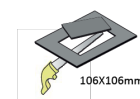

Product Family	Alton
Adjustability	Adjustable: 30° & 30°
Color	White- Black- Gray- RAL
Mounting Type	Trimless Adjustable
Body	Die-cast aluminium body with electrostatic powder coated

Light Source	COB LED
Color Temperature	2700-3000-4000-5000-6500K
Color Rendering Index	CRI>80,CRI>90
Power	7 W
Power Factor	Pf>90
Luminaire Efficiency	103lm/W
Light Beam Angle	15°,24°,36°,60°
Lumen	721 lm
Operating Voltage	220-240V AC / 50-60 Hz
Light Source Lifetime	50.000 hours Led lifetime
Optic	High efficiency reflector and PC glass

Control Type	On/Off- Dali
Electrical Insulation Class	Class II
Optional Features	Emergency kit system can be integrated

Sealing	IP20
Weight	0,75 Kg
Dimensions	104,5 x 100mm

DIMENSIONS

Lumen value is given according to 4000K value.