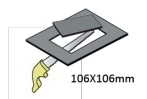

<b>Product Family</b>	Alton
<b>Adjustability</b>	Adjustable: 30° & 30°
<b>Color</b>	White- Black- Gray- RAL
<b>Mounting Type</b>	Trimless Adjustable
<b>Body</b>	Die-cast aluminium body with electrostatic powder coated
<b>Light Source</b>	COB LED
<b>Color Temperature</b>	2700-3000-4000-5000-6500K
<b>Color Rendering Index</b>	CRI>80,CRI>90
<b>Power</b>	9 W
<b>Power Factor</b>	Pf>90
<b>Luminaire Efficiency</b>	103lm/W
<b>Light Beam Angle</b>	15°,24°,36°,60°
<b>Lumen</b>	927 lm
<b>Operating Voltage</b>	220-240V AC / 50-60 Hz
<b>Light Source Lifetime</b>	50.000 hours Led lifetime
<b>Optic</b>	High efficiency reflector and PC glass
<b>Control Type</b>	On/Off- Dali
<b>Electrical Insulation Class</b>	Class II
<b>Optional Features</b>	Emergency kit system can be integrated
<b>Sealing</b>	IP20
<b>Weight</b>	0,75 Kg
<b>Dimensions</b>	104,5 x 100mm

## DIMENSIONS

Lumen value is given according to 4000K value.

Luminaire is F-marked and suitable for direct mounting on normally flammable surfaces.

All components are provided with 5 year limited guarantee. A qualified electrician must ensure proper installation of the product.