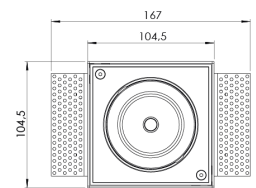

<b>Product Family</b>	Alton
<b>Adjustability</b>	Adjustable: 30° & 30°
<b>Color</b>	White- Black- Gray- RAL
<b>Mounting Type</b>	Trimless Adjustable
<b>Body</b>	Die-cast aluminium body with electrostatic powder coated
<b>Light Source</b>	COB LED
<b>Color Temperature</b>	2700-3000-4000-5000-6500K
<b>Color Rendering Index</b>	CRI>80,CRI>90
<b>Power</b>	9 W
<b>Power Factor</b>	Pf>90
<b>Luminaire Efficiency</b>	103lm/W
<b>Light Beam Angle</b>	15°,24°,36°,60°
<b>Lumen</b>	927 lm
<b>Operating Voltage</b>	220-240V AC / 50-60 Hz
<b>Light Source Lifetime</b>	50.000 hours Led lifetime
<b>Optic</b>	High efficiency reflector and PC glass
<b>Control Type</b>	On/Off- Dali
<b>Electrical Insulation Class</b>	Class II
<b>Optional Features</b>	Emergency kit system can be integrated
<b>Sealing</b>	IP20
<b>Weight</b>	0,75 Kg
<b>Dimensions</b>	104,5 x 100mm

## DIMENSIONS

Lumen value is given according to 4000K value.

Luminaire is F-marked and suitable for direct mounting on normally flammable surfaces.

All components are provided with 5 year limited guarantee. A qualified electrician must ensure proper installation of the product.