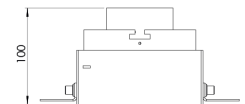

<b>Product Family</b>	Alton
<b>Adjustability</b>	Adjustable: 30° & 30°
<b>Color</b>	White- Black- Gray- RAL
<b>Mounting Type</b>	Trimless Adjustable
<b>Body</b>	Die-cast aluminium body with electrostatic powder coated
<b>Light Source</b>	COB LED
<b>Color Temperature</b>	2700-3000-4000-5000-6500K
<b>Color Rendering Index</b>	CRI>80,CRI>90
<b>Power</b>	9 W
<b>Power Factor</b>	Pf>90
<b>Luminaire Efficiency</b>	103lm/W
<b>Light Beam Angle</b>	15°,24°,36°,60°
<b>Lumen</b>	927 lm
<b>Operating Voltage</b>	220-240V AC / 50-60 Hz
<b>Light Source Lifetime</b>	50.000 hours Led lifetime
<b>Optic</b>	High efficiency reflector and PC glass
<b>Control Type</b>	On/Off- Dali
<b>Electrical Insulation Class</b>	Class II
<b>Optional Features</b>	Emergency kit system can be integrated
<b>Sealing</b>	IP20
<b>Weight</b>	0,75 Kg
<b>Dimensions</b>	104,5 x 100mm

## DIMENSIONS

Lumen value is given according to 4000K value.

Luminaire is F-marked and suitable for direct mounting on normally flammable surfaces.

All components are provided with 5 year limited guarantee. A qualified electrician must ensure proper installation of the product.