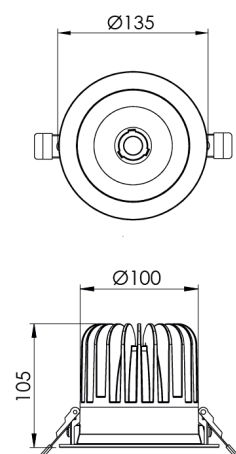

<b>Product Family</b>	Alva
<b>Adjustability</b>	Fixed
<b>Color</b>	White- Black- Gray- RAL
<b>Mounting Type</b>	Recessed Mounted
<b>Body</b>	Die-cast aluminium body with electrostatic powder coated

<b>Light Source</b>	COB LED
<b>Color Temperature</b>	3000-3500-4000K
<b>Color Rendering Index</b>	CRI>90
<b>Power</b>	20 W
<b>Power Factor</b>	Pf>90
<b>Luminaire Efficiency</b>	135lm/W
<b>Light Beam Angle</b>	15°,24°,40°,60°
<b>Lumen</b>	2830 lm
<b>Operating Voltage</b>	220-240V AC / 50-60 Hz
<b>Light Source Lifetime</b>	50.000 hours Led lifetime
<b>Optic</b>	High efficiency reflector and PC glass

<b>Control Type</b>	On/Off – Dali
<b>Electrical Insulation Class</b>	Class II
<b>Optional Features</b>	Emergency kit system can be integrated

<b>Sealing</b>	IP20
<b>Weight</b>	0,91 Kg
<b>Dimensions</b>	Ø135 x 105 mm

#### DIMENSIONS

Lumen value is given according to 4000K value.

Luminaire is F-marked and suitable for direct mounting on normally flammable surfaces.

All components are provided with 5 year limited guarantee. A qualified electrician must ensure proper installation of the product.