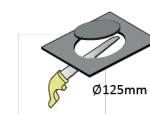

DIMENSIONS

Lumen value is given according to 4000K value.

Luminaire is F-marked and suitable for direct mounting on normally flammable surfaces.

All components are provided with 5 year limited guarantee. A qualified electrician must ensure proper installation of the product.