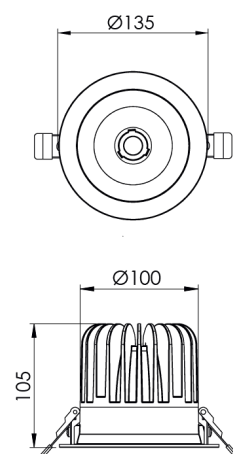

<b>Product Family</b>	Alva
<b>Adjustability</b>	Fixed
<b>Color</b>	White- Black- Gray- RAL
<b>Mounting Type</b>	Recessed Mounted
<b>Body</b>	Die-cast aluminium body with electrostatic powder coated

<b>Light Source</b>	COB LED
<b>Color Temperature</b>	3000-3500-4000K
<b>Color Rendering Index</b>	CRI>90
<b>Power</b>	28 W
<b>Power Factor</b>	Pf>90
<b>Luminaire Efficiency</b>	135lm/W
<b>Light Beam Angle</b>	15°,24°,40°,60°
<b>Lumen</b>	3842 lm
<b>Operating Voltage</b>	220-240V AC / 50-60 Hz
<b>Light Source Lifetime</b>	50.000 hours Led lifetime
<b>Optic</b>	High efficiency reflector and PC glass

<b>Control Type</b>	On/Off – Dali
<b>Electrical Insulation Class</b>	Class II
<b>Optional Features</b>	Emergency kit system can be integrated

<b>Sealing</b>	IP20
<b>Weight</b>	0,91 Kg
<b>Dimensions</b>	Ø135 x 105 mm

#### DIMENSIONS

Lumen value is given according to 4000K value.

Luminaire is F-marked and suitable for direct mounting on normally flammable surfaces.

All components are provided with 5 year limited guarantee. A qualified electrician must ensure proper installation of the product.