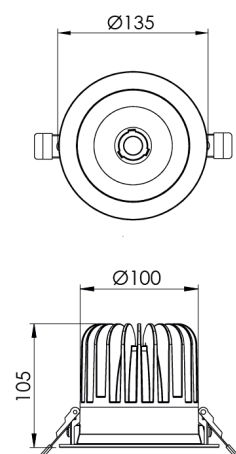

<b>Product Family</b>	Alva
<b>Adjustability</b>	Fixed
<b>Color</b>	White- Black- Gray- RAL
<b>Mounting Type</b>	Recessed Mounted
<b>Body</b>	Die-cast aluminium body with electrostatic powder coated

<b>Light Source</b>	COB LED
<b>Color Temperature</b>	3000-3500-4000K
<b>Color Rendering Index</b>	CRI>90
<b>Power</b>	35 W
<b>Power Factor</b>	Pf>90
<b>Luminaire Efficiency</b>	135lm/W
<b>Light Beam Angle</b>	15°,24°,40°,60°
<b>Lumen</b>	4593 lm
<b>Operating Voltage</b>	220-240V AC / 50-60 Hz
<b>Light Source Lifetime</b>	50.000 hours Led lifetime
<b>Optic</b>	High efficiency reflector and PC glass

<b>Control Type</b>	On/Off – Dali
<b>Electrical Insulation Class</b>	Class II
<b>Optional Features</b>	Emergency kit system can be integrated

<b>Sealing</b>	IP20
<b>Weight</b>	0,91 Kg
<b>Dimensions</b>	Ø135 x 105 mm

#### DIMENSIONS

Lumen value is given according to 4000K value.

Luminaire is F-marked and suitable for direct mounting on normally flammable surfaces.

All components are provided with 5 year limited guarantee. A qualified electrician must ensure proper installation of the product.