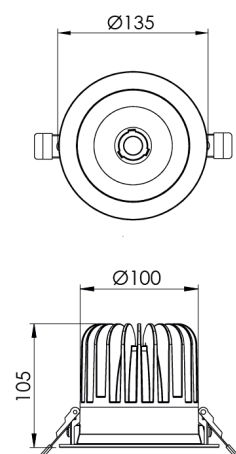

Product Family	Alva
Adjustability	Fixed
Color	White- Black- Gray- RAL
Mounting Type	Recessed Mounted
Body	Die-cast aluminium body with electrostatic powder coated

Light Source	COB LED
Color Temperature	2700-3000-4000-5000-6500K
Color Rendering Index	CRI>80,CRI>90
Power	20 W
Power Factor	Pf>90
Luminaire Efficiency	105lm/W
Light Beam Angle	15°,24°,40°,60°
Lumen	2096 lm
Operating Voltage	220-240V AC / 50-60 Hz
Light Source Lifetime	50.000 hours Led lifetime
Optic	High efficiency reflector and PC glass

Control Type	On/Off – Dali
Electrical Insulation Class	Class II
Optional Features	Emergency kit system can be integrated

Sealing	IP20
Weight	0,91 Kg
Dimensions	Ø135 x 105 mm

DIMENSIONS

Lumen value is given according to 4000K value.