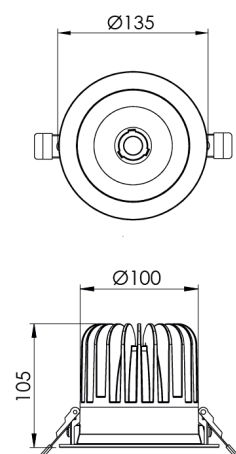

Product Family	Alva
Adjustability	Fixed
Color	White- Black- Gray- RAL
Mounting Type	Recessed Mounted
Body	Die-cast aluminium body with electrostatic powder coated

Light Source	COB LED
Color Temperature	2700-3000-4000-5000-6500K
Color Rendering Index	CRI>80,CRI>90
Power	28 W
Power Factor	Pf>90
Luminaire Efficiency	105lm/W
Light Beam Angle	15°,24°,40°,60°
Lumen	2950 lm
Operating Voltage	220-240V AC / 50-60 Hz
Light Source Lifetime	50.000 hours Led lifetime
Optic	High efficiency reflector and PC glass

Control Type	On/Off – Dali
Electrical Insulation Class	Class II
Optional Features	Emergency kit system can be integrated

Sealing	IP20
Weight	0,91 Kg
Dimensions	Ø135 x 105 mm

DIMENSIONS

Lumen value is given according to 4000K value.