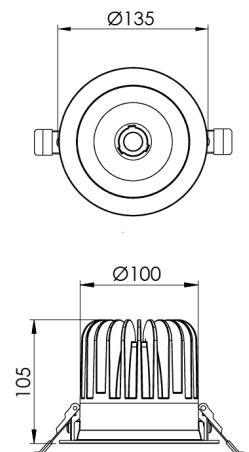

Product Family	Alva
Adjustability	Fixed
Color	White- Black- Gray- RAL
Mounting Type	Recessed Mounted
Body	Die-cast aluminium body with electrostatic powder coated
Light Source	COB LED
Color Temperature	2700-3000-4000-5000-6500K
Color Rendering Index	CRI>80,CRI>90
Power	35 W
Power Factor	Pf>90
Luminaire Efficiency	105lm/W
Light Beam Angle	15°,24°,40°,60°
Lumen	3678 lm
Operating Voltage	220-240V AC / 50-60 Hz
Light Source Lifetime	50.000 hours Led lifetime
Optic	High efficiency reflector and PC glass
Control Type	On/Off – Dali
Electrical Insulation Class	Class II
Optional Features	Emergency kit system can be integrated
Sealing	IP20
Weight	0,91 Kg
Dimensions	Ø135 x 105 mm

DIMENSIONS

Lumen value is given according to 4000K value.

Luminaire is F-marked and suitable for direct mounting on normally flammable surfaces.

All components are provided with 5 year limited guarantee. A qualified electrician must ensure proper installation of the product.