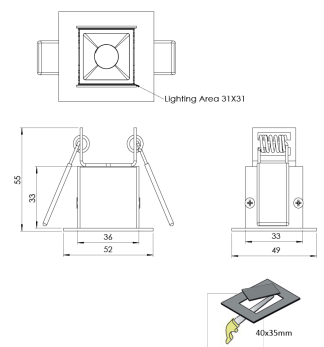

<b>Product Family</b>	Arden
<b>Adjustability</b>	Fixed
<b>Color</b>	White- Black- Gray- RAL
<b>Mounting Type</b>	Recessed Mounted
<b>Body</b>	Extruded aluminium body with electrostatic powder coated
<b>Light Source</b>	HP LED
<b>Color Temperature</b>	2700-3000-4000-5000-6500K
<b>Color Rendering Index</b>	CRI>80
<b>Power</b>	1 W
<b>Power Factor</b>	Pf>90
<b>Luminaire Efficiency</b>	120lm/W
<b>Light Beam Angle</b>	12°,36°,48°,10x35° Elptc.
<b>Lumen</b>	120 lm
<b>Operating Voltage</b>	220-240V AC / 50-60 Hz
<b>Light Source Lifetime</b>	50.000 hours Led lifetime
<b>Optic</b>	High efficiency optic in metallized thermoplastic and built into the innovative anti-glare screen
<b>Control Type</b>	On/Off – Dali
<b>Electrical Insulation Class</b>	Class II
<b>Optional Features</b>	Emergency kit system can be integrated
<b>Sealing</b>	IP20
<b>Weight</b>	0,4 Kg
<b>Dimensions</b>	52 x 49 x 55 mm

## DIMENSIONS

Lumen value is given according to 3000K value.

Luminaire is F-marked and suitable for direct mounting on normally flammable surfaces.

All components are provided with 5 year limited guarantee. A qualified electrician must ensure proper installation of the product.