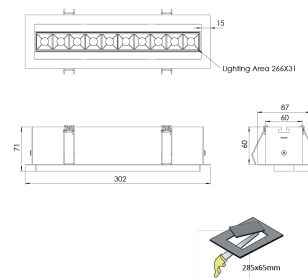

<b>Product Family</b>	Arden
<b>Adjustability</b>	Adjustable: 30° & 30°
<b>Color</b>	White- Black- Gray- RAL
<b>Mounting Type</b>	Adjustable Recessed Mounted
<b>Body</b>	Extruded aluminium body with electrostatic powder coated
<b>Light Source</b>	HP LED
<b>Color Temperature</b>	2700-3000-4000-5000-6500K
<b>Color Rendering Index</b>	CRI>80
<b>Power</b>	17 W
<b>Power Factor</b>	Pf>90
<b>Luminaire Efficiency</b>	120lm/W
<b>Light Beam Angle</b>	12°,36°,48°,10x35° Elptc.
<b>Lumen</b>	2040 lm
<b>Operating Voltage</b>	220-240V AC / 50-60 Hz
<b>Light Source Lifetime</b>	50.000 hours Led lifetime
<b>Optic</b>	High efficiency optic in metallized thermoplastic and built into the innovative anti-glare screen
<b>Control Type</b>	On/Off- Dali
<b>Electrical Insulation Class</b>	Class II
<b>Optional Features</b>	Emergency kit system can be integrated
<b>Sealing</b>	IP20
<b>Weight</b>	1,3 Kg
<b>Dimensions</b>	87 x 302 x 61 mm

## DIMENSIONS

Lumen value is given according to 3000K value.

Luminaire is F-marked and suitable for direct mounting on normally flammable surfaces.

All components are provided with 5 year limited guarantee. A qualified electrician must ensure proper installation of the product.