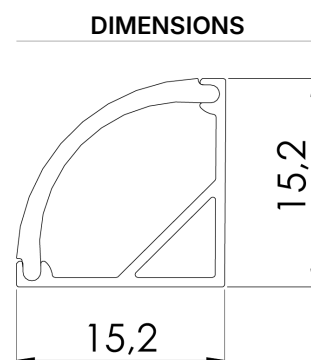

<b>Product Family</b>	Arden
<b>Adjustability</b>	Fixed
<b>Color</b>	MAT Eloksal
<b>Mounting Type</b>	
<b>Body</b>	Anodized aluminium extrusion body
<b>Light Source</b>	MP LED
<b>Color Temperature</b>	2700-3000-4000-5000-6500K
<b>Color Rendering Index</b>	CRI>80
<b>Power</b>	12 W/mt
<b>Power Factor</b>	Pf>90
<b>Luminaire Efficiency</b>	78lm/W
<b>Light Beam Angle</b>	120°
<b>Lumen</b>	936 lm/mt
<b>Operating Voltage</b>	220-240V AC / 50-60 Hz
<b>Light Source Lifetime</b>	50.000 hours Led lifetime
<b>Optic</b>	High efficiency acrylic diffuser
<b>Control Type</b>	On/Off
<b>Electrical Insulation Class</b>	Class III
<b>Optional Features</b>	Unavailable
<b>Sealing</b>	IP20, IP44
<b>Weight</b>	0,3 Kg
<b>Dimensions</b>	18.5x18.5 mm