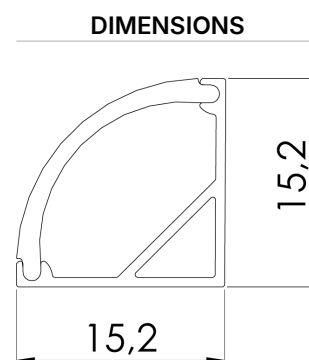

<b>Product Family</b>	Arden
<b>Adjustability</b>	Fixed
<b>Color</b>	MAT Eloksal
<b>Mounting Type</b>	
<b>Body</b>	Anodized aluminium extrusion body
<b>Light Source</b>	MP LED
<b>Color Temperature</b>	2700-3000-4000-5000-6500K
<b>Color Rendering Index</b>	CRI>80
<b>Power</b>	7 W/mt
<b>Power Factor</b>	Pf>90
<b>Luminaire Efficiency</b>	78lm/W
<b>Light Beam Angle</b>	120°
<b>Lumen</b>	546 lm/mt
<b>Operating Voltage</b>	220-240V AC / 50-60 Hz
<b>Light Source Lifetime</b>	50.000 hours Led lifetime
<b>Optic</b>	High efficiency acrylic diffuser
<b>Control Type</b>	On/Off
<b>Electrical Insulation Class</b>	Class III
<b>Optional Features</b>	Unavailable
<b>Sealing</b>	IP20, IP44
<b>Weight</b>	0,3 Kg
<b>Dimensions</b>	18.5x18.5 mm