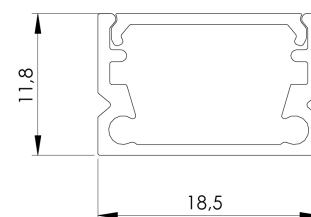

Product Family	Arden
Adjustability	Fixed
Color	MAT Eloksal
Mounting Type	
Body	Anodized aluminium extrusion body
Light Source	MP LED
Color Temperature	2700-3000-4000-5000-6500K
Color Rendering Index	CRI>80
Power	12 W/mt
Power Factor	Pf>90
Luminaire Efficiency	78lm/W
Light Beam Angle	120°
Lumen	936 lm/mt
Operating Voltage	220-240V AC / 50-60 Hz
Light Source Lifetime	50.000 hours Led lifetime
Optic	High efficiency acrylic diffuser
Control Type	On/Off
Electrical Insulation Class	Class III
Optional Features	Unavailable
Sealing	IP20, IP44
Weight	0.3 kg
Dimensions	11,8 x 18,5 mm

DIMENSIONS

Lumen value is given according to 3000K value.

Luminaire is F-marked and suitable for direct mounting on normally flammable surfaces.

All components are provided with 5 year limited guarantee. A qualified electrician must ensure proper installation of the product.