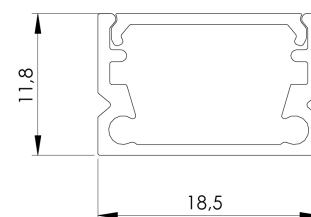

Product Family	Arden
Adjustability	Fixed
Color	MAT Eloksal
Mounting Type	
Body	Anodized aluminium extrusion body
Light Source	MP LED
Color Temperature	2700-3000-4000-5000-6500K
Color Rendering Index	CRI>80
Power	14 W/mt
Power Factor	Pf>90
Luminaire Efficiency	78lm/W
Light Beam Angle	120°
Lumen	1092 lm/mt
Operating Voltage	220-240V AC / 50-60 Hz
Light Source Lifetime	50.000 hours Led lifetime
Optic	High efficiency acrylic diffuser
Control Type	On/Off
Electrical Insulation Class	Class III
Optional Features	Unavailable
Sealing	IP20, IP44
Weight	0.3 kg
Dimensions	11,8 x 18,5 mm

DIMENSIONS

Lumen value is given according to 3000K value.

Luminaire is F-marked and suitable for direct mounting on normally flammable surfaces.

All components are provided with 5 year limited guarantee. A qualified electrician must ensure proper installation of the product.