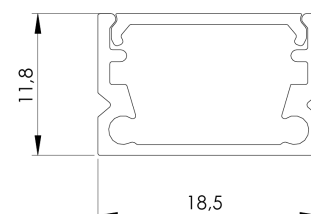

Product Family	Arden
Adjustability	Fixed
Color	MAT Eloksal
Mounting Type	
Body	Anodized aluminium extrusion body
Light Source	MP LED
Color Temperature	2700-3000-4000-5000-6500K
Color Rendering Index	CRI>80
Power	17 W/mt
Power Factor	Pf>90
Luminaire Efficiency	78lm/W
Light Beam Angle	120°
Lumen	1326 lm/mt
Operating Voltage	220-240V AC / 50-60 Hz
Light Source Lifetime	50.000 hours Led lifetime
Optic	High efficiency acrylic diffuser
Control Type	On/Off
Electrical Insulation Class	Class III
Optional Features	Unavailable
Sealing	IP20, IP44
Weight	0.3 kg
Dimensions	11,8 x 18,5 mm

DIMENSIONS

Lumen value is given according to 3000K value.

Luminaire is F-marked and suitable for direct mounting on normally flammable surfaces.

All components are provided with 5 year limited guarantee. A qualified electrician must ensure proper installation of the product.