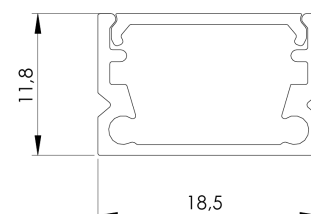

Product Family	Arden
Adjustability	Fixed
Color	MAT Eloksal
Mounting Type	
Body	Anodized aluminium extrusion body
Light Source	MP LED
Color Temperature	2700-3000-4000-5000-6500K
Color Rendering Index	CRI>80
Power	7 W/mt
Power Factor	Pf>90
Luminaire Efficiency	78lm/W
Light Beam Angle	120°
Lumen	546 lm/mt
Operating Voltage	220-240V AC / 50-60 Hz
Light Source Lifetime	50.000 hours Led lifetime
Optic	High efficiency acrylic diffuser
Control Type	On/Off
Electrical Insulation Class	Class III
Optional Features	Unavailable
Sealing	IP20, IP44
Weight	0.3 kg
Dimensions	11,8 x 18,5 mm

DIMENSIONS

Lumen value is given according to 3000K value.

Luminaire is F-marked and suitable for direct mounting on normally flammable surfaces.

All components are provided with 5 year limited guarantee. A qualified electrician must ensure proper installation of the product.