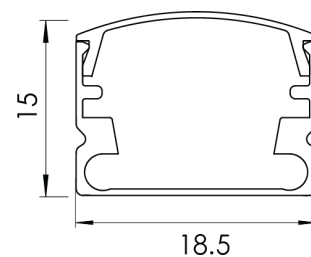

Product Family	Arden
Adjustability	Fixed
Color	MAT Eloksal
Mounting Type	
Body	Anodized aluminium extrusion body
Light Source	MP LED
Color Temperature	2700-3000-4000-5000-6500K
Color Rendering Index	CRI>80
Power	12 W/mt
Power Factor	Pf>90
Luminaire Efficiency	78lm/W
Light Beam Angle	120°
Lumen	936 lm/mt
Operating Voltage	220-240V AC / 50-60 Hz
Light Source Lifetime	50.000 hours Led lifetime
Optic	High efficiency acrylic diffuser
Control Type	On/Off
Electrical Insulation Class	Class III
Optional Features	Unavailable
Sealing	IP20, IP44
Weight	0.3 kg
Dimensions	18.5x18.5 mm

DIMENSIONS

Lumen value is given according to 3000K value.

Luminaire is F-marked and suitable for direct mounting on normally flammable surfaces.

All components are provided with 5 year limited guarantee. A qualified electrician must ensure proper installation of the product.