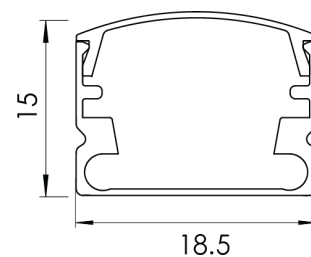

Product Family	Arden
Adjustability	Fixed
Color	MAT Eloksal
Mounting Type	
Body	Anodized aluminium extrusion body
Light Source	MP LED
Color Temperature	2700-3000-4000-5000-6500K
Color Rendering Index	CRI>80
Power	7 W/mt
Power Factor	Pf>90
Luminaire Efficiency	78lm/W
Light Beam Angle	120°
Lumen	546 lm/mt
Operating Voltage	220-240V AC / 50-60 Hz
Light Source Lifetime	50.000 hours Led lifetime
Optic	High efficiency acrylic diffuser
Control Type	On/Off
Electrical Insulation Class	Class III
Optional Features	Unavailable
Sealing	IP20, IP44
Weight	0.3 kg
Dimensions	18.5x18.5 mm

DIMENSIONS

Lumen value is given according to 3000K value.

Luminaire is F-marked and suitable for direct mounting on normally flammable surfaces.

All components are provided with 5 year limited guarantee. A qualified electrician must ensure proper installation of the product.