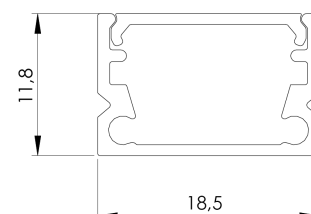

Product Family	Arden
Adjustability	Fixed
Color	MAT Eloksal
Mounting Type	
Body	Anodized aluminium extrusion body
Light Source	MP LED
Color Temperature	2700-3000-4000-5000-6500K
Color Rendering Index	CRI>80
Power	12 W/mt
Power Factor	Pf>90
Luminaire Efficiency	100lm/W
Light Beam Angle	120°
Lumen	1200 lm/mt
Operating Voltage	220-240V AC / 50-60 Hz
Light Source Lifetime	50.000 hours Led lifetime
Optic	High efficiency acrylic diffuser
Control Type	On/Off
Electrical Insulation Class	Class III
Optional Features	Unavailable
Sealing	IP20, IP44
Weight	0,3 Kg
Dimensions	11,8 x 18,5 mm

DIMENSIONS

Lumen value is given according to 3000K value.

Luminaire is F-marked and suitable for direct mounting on normally flammable surfaces.

All components are provided with 5 year limited guarantee. A qualified electrician must ensure proper installation of the product.