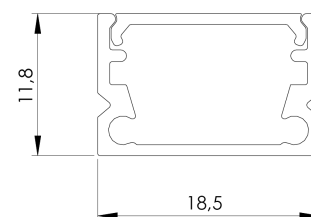

Product Family	Arden
Adjustability	Fixed
Color	MAT Eloksal
Mounting Type	
Body	Anodized aluminium extrusion body
Light Source	MP LED
Color Temperature	2700-3000-4000-5000-6500K
Color Rendering Index	CRI>80
Power	14 W/mt
Power Factor	Pf>90
Luminaire Efficiency	100lm/W
Light Beam Angle	120°
Lumen	1400 lm/mt
Operating Voltage	220-240V AC / 50-60 Hz
Light Source Lifetime	50.000 hours Led lifetime
Optic	High efficiency acrylic diffuser
Control Type	On/Off
Electrical Insulation Class	Class III
Optional Features	Unavailable
Sealing	IP20, IP44
Weight	0,3 Kg
Dimensions	11,8 x 18,5 mm

DIMENSIONS

Lumen value is given according to 3000K value.

Luminaire is F-marked and suitable for direct mounting on normally flammable surfaces.

All components are provided with 5 year limited guarantee. A qualified electrician must ensure proper installation of the product.