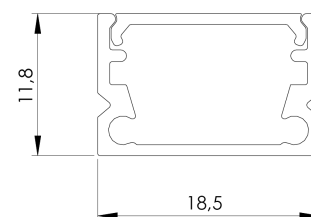

Product Family	Arden
Adjustability	Fixed
Color	MAT Eloksal
Mounting Type	
Body	Anodized aluminium extrusion body
Light Source	MP LED
Color Temperature	2700-3000-4000-5000-6500K
Color Rendering Index	CRI>80
Power	17 W/mt
Power Factor	Pf>90
Luminaire Efficiency	100lm/W
Light Beam Angle	120°
Lumen	1700 lm/mt
Operating Voltage	220-240V AC / 50-60 Hz
Light Source Lifetime	50.000 hours Led lifetime
Optic	High efficiency acrylic diffuser
Control Type	On/Off
Electrical Insulation Class	Class III
Optional Features	Unavailable
Sealing	IP20, IP44
Weight	0,3 Kg
Dimensions	11,8 x 18,5 mm

DIMENSIONS

Lumen value is given according to 3000K value.

Luminaire is F-marked and suitable for direct mounting on normally flammable surfaces.

All components are provided with 5 year limited guarantee. A qualified electrician must ensure proper installation of the product.