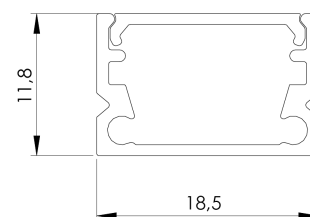

Product Family	Arden
Adjustability	Fixed
Color	MAT Eloksal
Mounting Type	
Body	Anodized aluminium extrusion body
Light Source	MP LED
Color Temperature	2700-3000-4000-5000-6500K
Color Rendering Index	CRI>80
Power	7 W/mt
Power Factor	Pf>90
Luminaire Efficiency	100lm/W
Light Beam Angle	120°
Lumen	700 lm/mt
Operating Voltage	220-240V AC / 50-60 Hz
Light Source Lifetime	50.000 hours Led lifetime
Optic	High efficiency acrylic diffuser
Control Type	On/Off
Electrical Insulation Class	Class III
Optional Features	Unavailable
Sealing	IP20, IP44
Weight	0,3 Kg
Dimensions	11,8 x 18,5 mm

DIMENSIONS

Lumen value is given according to 3000K value.

Luminaire is F-marked and suitable for direct mounting on normally flammable surfaces.

All components are provided with 5 year limited guarantee. A qualified electrician must ensure proper installation of the product.