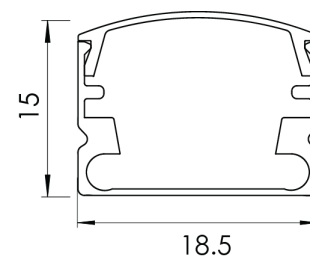

Product Family	Arden
Adjustability	Fixed
Color	MAT Eloksal
Mounting Type	
Body	Anodized aluminium extrusion body
Light Source	MP LED
Color Temperature	2700-3000-4000-5000-6500K
Color Rendering Index	CRI>80
Power	12 W/mt
Power Factor	Pf>90
Luminaire Efficiency	78lm/W
Light Beam Angle	120°
Lumen	936 lm/mt
Operating Voltage	220-240V AC / 50-60 Hz
Light Source Lifetime	50.000 hours Led lifetime
Optic	High efficiency acrylic diffuser
Control Type	On/Off
Electrical Insulation Class	Class III
Optional Features	Unavailable
Sealing	IP20, IP44
Weight	0.3 kg
Dimensions	18.5x18.5 mm

DIMENSIONS

Lumen value is given according to 3000K value.

Luminaire is F-marked and suitable for direct mounting on normally flammable surfaces.

All components are provided with 5 year limited guarantee. A qualified electrician must ensure proper installation of the product.