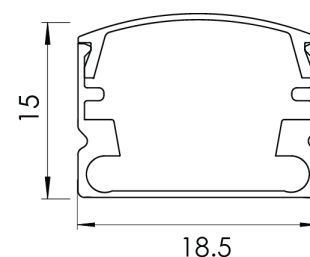

Product Family	Arden
Adjustability	Fixed
Color	MAT Eloksal
Mounting Type	
Body	Anodized aluminium extrusion body
Light Source	MP LED
Color Temperature	2700-3000-4000-5000-6500K
Color Rendering Index	CRI>80
Power	17 W/mt
Power Factor	Pf>90
Luminaire Efficiency	78lm/W
Light Beam Angle	120°
Lumen	1326 lm/mt
Operating Voltage	220-240V AC / 50-60 Hz
Light Source Lifetime	50.000 hours Led lifetime
Optic	High efficiency acrylic diffuser
Control Type	On/Off
Electrical Insulation Class	Class III
Optional Features	Unavailable
Sealing	IP20, IP44
Weight	0.3 kg
Dimensions	18.5x18.5 mm

DIMENSIONS

Lumen value is given according to 3000K value.

Luminaire is F-marked and suitable for direct mounting on normally flammable surfaces.

All components are provided with 5 year limited guarantee. A qualified electrician must ensure proper installation of the product.