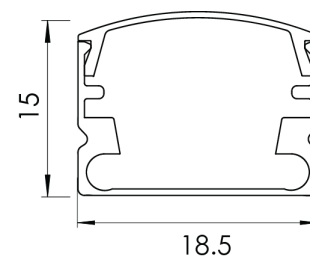

Product Family	Arden
Adjustability	Fixed
Color	MAT Eloksal
Mounting Type	
Body	Anodized aluminium extrusion body
Light Source	MP LED
Color Temperature	2700-3000-4000-5000-6500K
Color Rendering Index	CRI>80
Power	7 W/mt
Power Factor	Pf>90
Luminaire Efficiency	78lm/W
Light Beam Angle	120°
Lumen	546 lm/mt
Operating Voltage	220-240V AC / 50-60 Hz
Light Source Lifetime	50.000 hours Led lifetime
Optic	High efficiency acrylic diffuser
Control Type	On/Off
Electrical Insulation Class	Class III
Optional Features	Unavailable
Sealing	IP20, IP44
Weight	0.3 kg
Dimensions	18.5x18.5 mm

DIMENSIONS

Lumen value is given according to 3000K value.

Luminaire is F-marked and suitable for direct mounting on normally flammable surfaces.

All components are provided with 5 year limited guarantee. A qualified electrician must ensure proper installation of the product.