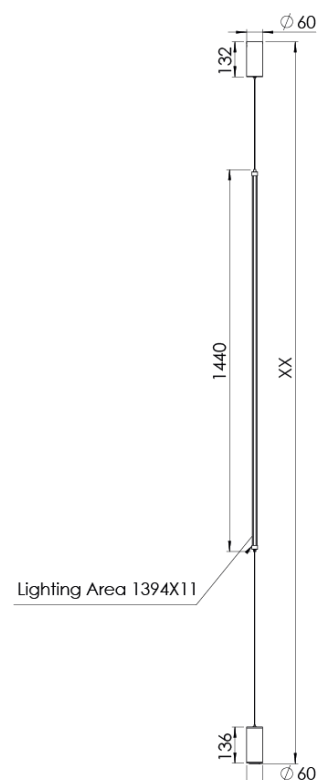

| | |
|------------------------------------|--|
| Product Family | Arlo |
| Adjustability | Fixed |
| Color | Black |
| Mounting Type | Surface Mounted |
| Body | Extruded aluminum heatsink |
| Light Source | MP LED |
| Color Temperature | 2700-3000-4000-5000-6500K |
| Color Rendering Index | CRI>80 , CRI>90 |
| Power | 13 W |
| Power Factor | Pf>90 |
| Luminaire Efficiency | 50lm/W |
| Light Beam Angle | 100° |
| Lumen | 650 lm |
| Operating Voltage | 220-240V AC / 50-60 Hz |
| Light Source Lifetime | 50.000 hours Led lifetime |
| Optic | High efficiency polycarbonate diffuser |
| Control Type | On/Off- Dali |
| Electrical Insulation Class | Class II |
| Optional Features | Unavailable |
| Sealing | IP20 |
| Weight | 1,2 Kg |
| Dimensions | 1440 x XX Ø60 x 132 - Ø60 x 136 |

DIMENSIONS

Lumen value is given according to 3000K value.

Luminaire is F-marked and suitable for direct mounting on normally flammable surfaces.

All components are provided with 5 year limited guarantee. A qualified electrician must ensure proper installation of the product.