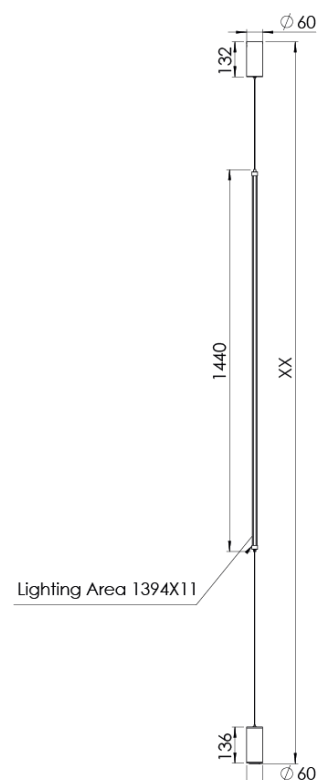

Product Family	Arlo
Adjustability	Fixed
Color	Black
Mounting Type	Surface Mounted
Body	Extruded aluminum heatsink
Light Source	MP LED
Color Temperature	2700-3000-4000-5000-6500K
Color Rendering Index	CRI>80 , CRI>90
Power	19 W
Power Factor	Pf>90
Luminaire Efficiency	50lm/W
Light Beam Angle	100°
Lumen	950 lm
Operating Voltage	220-240V AC / 50-60 Hz
Light Source Lifetime	50.000 hours Led lifetime
Optic	High efficiency polycarbonate diffuser
Control Type	On/Off- Dali
Electrical Insulation Class	Class II
Optional Features	Unavailable
Sealing	IP20
Weight	1,2 Kg
Dimensions	1440 x XX Ø60 x 132 - Ø60 x 136

DIMENSIONS

Lumen value is given according to 3000K value.

Luminaire is F-marked and suitable for direct mounting on normally flammable surfaces.

All components are provided with 5 year limited guarantee. A qualified electrician must ensure proper installation of the product.