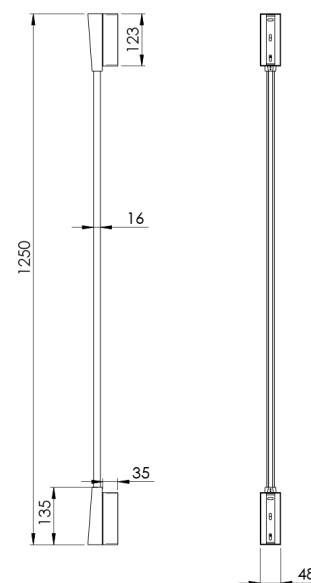

Product Family	Arlo
Adjustability	Fixed
Color	White- Black- Gray- RAL
Mounting Type	Surface Mounted
Body	
Light Source	MP LED
Color Temperature	2700-3000-4000-5000-6500K
Color Rendering Index	CRI>80,CRI>90
Power	16 W
Power Factor	Pf>90
Luminaire Efficiency	50lm/W
Light Beam Angle	100°
Lumen	800 lm
Operating Voltage	220-240V AC / 50-60 Hz
Light Source Lifetime	50.000 hours Led lifetime
Optic	High efficiency milky diffuser
Control Type	On/Off
Electrical Insulation Class	Class II
Optional Features	Unavailable
Sealing	IP20
Weight	1,3 Kg
Dimensions	48 x 16 x 1250 mm

DIMENSIONS

Lumen value is given according to 3000K value.

Luminaire is F-marked and suitable for direct mounting on normally flammable surfaces.

All components are provided with 5 year limited guarantee. A qualified electrician must ensure proper installation of the product.