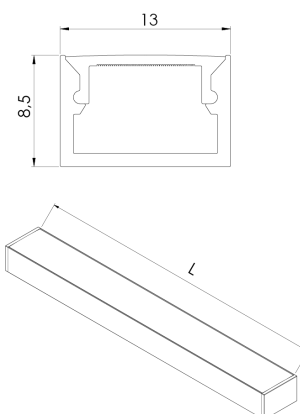

<b>Product Family</b>	Asimo
<b>Adjustability</b>	Fixed
<b>Color</b>	MAT Eloksal
<b>Mounting Type</b>	
<b>Body</b>	Anodized aluminium extrusion body
<b>Light Source</b>	MP LED
<b>Color Temperature</b>	2700-3000-4000-5000-6500K
<b>Color Rendering Index</b>	CRI>80
<b>Power</b>	12 W/mt
<b>Power Factor</b>	Pf>90
<b>Luminaire Efficiency</b>	78lm/W
<b>Light Beam Angle</b>	120°
<b>Lumen</b>	936 lm/mt
<b>Operating Voltage</b>	220-240V AC / 50-60 Hz
<b>Light Source Lifetime</b>	50.000 hours Led lifetime
<b>Optic</b>	High efficiency acrylic diffuser
<b>Control Type</b>	On/Off
<b>Electrical Insulation Class</b>	Class II
<b>Optional Features</b>	Unavailable
<b>Sealing</b>	IP20, IP44
<b>Weight</b>	0,1 Kg
<b>Dimensions</b>	8,5 x 13 mm

## DIMENSIONS

Lumen value is given according to 3000K value.

Luminaire is F-marked and suitable for direct mounting on normally flammable surfaces.

All components are provided with 5 year limited guarantee. A qualified electrician must ensure proper installation of the product.