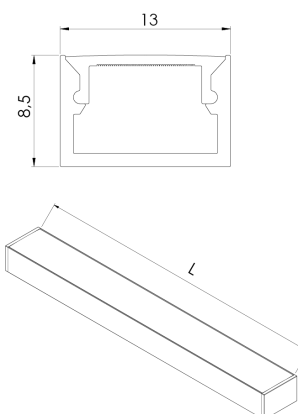

Product Family	Asimo
Adjustability	Fixed
Color	MAT Eloksal
Mounting Type	
Body	Anodized aluminium extrusion body
Light Source	MP LED
Color Temperature	2700-3000-4000-5000-6500K
Color Rendering Index	CRI>80
Power	14 W/mt
Power Factor	Pf>90
Luminaire Efficiency	78lm/W
Light Beam Angle	120°
Lumen	1092 lm/mt
Operating Voltage	220-240V AC / 50-60 Hz
Light Source Lifetime	50.000 hours Led lifetime
Optic	High efficiency acrylic diffuser
Control Type	On/Off
Electrical Insulation Class	Class II
Optional Features	Unavailable
Sealing	IP20, IP44
Weight	0,1 Kg
Dimensions	8,5 x 13 mm

DIMENSIONS

Lumen value is given according to 3000K value.

Luminaire is F-marked and suitable for direct mounting on normally flammable surfaces.

All components are provided with 5 year limited guarantee. A qualified electrician must ensure proper installation of the product.