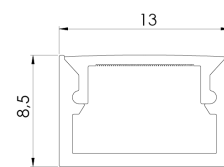

Product Family	Asimo
Adjustability	Fixed
Color	MAT Eloksal
Mounting Type	
Body	Anodized aluminium extrusion body
Light Source	MP LED
Color Temperature	2700-3000-4000-5000-6500K
Color Rendering Index	CRI>80
Power	7 W/mt
Power Factor	Pf>90
Luminaire Efficiency	78lm/W
Light Beam Angle	120°
Lumen	546 lm/mt
Operating Voltage	220-240V AC / 50-60 Hz
Light Source Lifetime	50.000 hours Led lifetime
Optic	High efficiency acrylic diffuser
Control Type	On/Off
Electrical Insulation Class	Class II
Optional Features	Unavailable
Sealing	IP20, IP44
Weight	0,1 Kg
Dimensions	8,5 x 13 mm

DIMENSIONS

Lumen value is given according to 3000K value.

Luminaire is F-marked and suitable for direct mounting on normally flammable surfaces.

All components are provided with 5 year limited guarantee. A qualified electrician must ensure proper installation of the product.