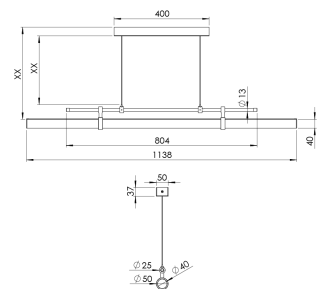

Product Family	Asteron
Adjustability	Fixed
Color	White- Black- Gray- RAL
Mounting Type	Pendant
Body	Extruded aluminum heatsink
Light Source	MP LED
Color Temperature	2700-3000-4000-5000-6500K
Color Rendering Index	CRI>80 , CRI>90
Power	35 W
Power Factor	Pf>90
Luminaire Efficiency	97lm/W
Light Beam Angle	120°
Lumen	3395 lm
Operating Voltage	220-240V AC / 50-60 Hz
Light Source Lifetime	50.000 hours Led lifetime
Optic	High efficiency polycarbonate diffuser
Control Type	On/Off
Electrical Insulation Class	Class II
Optional Features	Emergency kit system can be integrated
Sealing	IP40
Weight	2 Kg
Dimensions	Ø40 x 1138 x XX mm

DIMENSIONS

Lumen value is given according to 4000K value.

Luminaire is F-marked and suitable for direct mounting on normally flammable surfaces.

All components are provided with 5 year limited guarantee. A qualified electrician must ensure proper installation of the product.