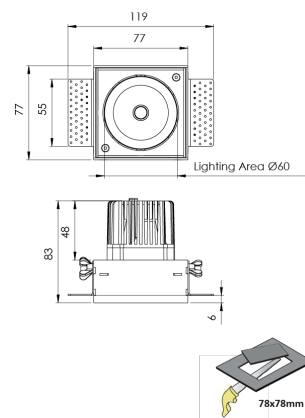

Product Family	Asto
Adjustability	Adjustable: 34° & 34°
Color	White- Black- Gray- RAL
Mounting Type	Trimless Adjustable
Body	Die-cast aluminium body with electrostatic powder coated

Light Source	COB LED
Color Temperature	2700-3000-4000-5000-6500K
Color Rendering Index	CRI>80,CRI>90
Power	14 W
Power Factor	Pf>90
Luminaire Efficiency	100lm/W
Light Beam Angle	15°,24°,36°
Lumen	1400 lm
Operating Voltage	220-240V AC / 50-60 Hz
Light Source Lifetime	50.000 hours Led lifetime
Optic	High efficiency reflector and PC glass

Control Type	On/Off- Dali
Electrical Insulation Class	Class II
Optional Features	Emergency kit system can be integrated

Sealing	IP20
Weight	0,45 Kg
Dimensions	77 x 77 x 83 mm

DIMENSIONS

Lumen value is given according to 4000K value.