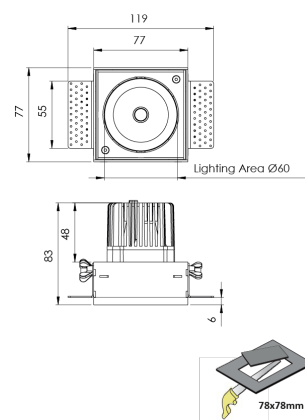

<b>Product Family</b>	Asto
<b>Adjustability</b>	Adjustable: 34° & 34°
<b>Color</b>	White- Black- Gray- RAL
<b>Mounting Type</b>	Trimless Adjustable
<b>Body</b>	Die-cast aluminium body with electrostatic powder coated

<b>Light Source</b>	COB LED
<b>Color Temperature</b>	2700-3000-4000-5000-6500K
<b>Color Rendering Index</b>	CRI>80,CRI>90
<b>Power</b>	7 W
<b>Power Factor</b>	Pf>90
<b>Luminaire Efficiency</b>	100lm/W
<b>Light Beam Angle</b>	15°,24°,36°
<b>Lumen</b>	700 lm
<b>Operating Voltage</b>	220-240V AC / 50-60 Hz
<b>Light Source Lifetime</b>	50.000 hours Led lifetime
<b>Optic</b>	High efficiency reflector and PC glass

<b>Control Type</b>	On/Off- Dali
<b>Electrical Insulation Class</b>	Class II
<b>Optional Features</b>	Emergency kit system can be integrated

<b>Sealing</b>	IP20
<b>Weight</b>	0,45 Kg
<b>Dimensions</b>	77 x 77 x 83 mm

#### DIMENSIONS

Lumen value is given according to 4000K value.

Luminaire is F-marked and suitable for direct mounting on normally flammable surfaces.

All components are provided with 5 year limited guarantee. A qualified electrician must ensure proper installation of the product.