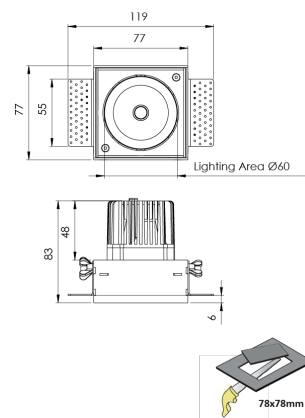

Product Family	Asto
Adjustability	Adjustable: 34° & 34°
Color	White- Black- Gray- RAL
Mounting Type	Trimless Adjustable
Body	Die-cast aluminium body with electrostatic powder coated

Light Source	COB LED
Color Temperature	2700-3000-4000-5000-6500K
Color Rendering Index	CRI>80,CRI>90
Power	9 W
Power Factor	Pf>90
Luminaire Efficiency	100lm/W
Light Beam Angle	15°,24°,36°
Lumen	900 lm
Operating Voltage	220-240V AC / 50-60 Hz
Light Source Lifetime	50.000 hours Led lifetime
Optic	High efficiency reflector and PC glass

Control Type	On/Off- Dali
Electrical Insulation Class	Class II
Optional Features	Emergency kit system can be integrated

Sealing	IP20
Weight	0,45 Kg
Dimensions	77 x 77 x 83 mm

DIMENSIONS

Lumen value is given according to 4000K value.