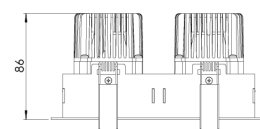

Product Family	Asto
Adjustability	Adjustable: 30°&30°
Color	White- Black- Gray- RAL
Mounting Type	Adjustable Recessed Mounted
Body	Die-cast aluminium body with electrostatic powder coated

Light Source	COB LED
Color Temperature	2700-3000-4000-5000-6500K
Color Rendering Index	CRI>80 , CRI>90
Power	14 W
Power Factor	Pf>90
Luminaire Efficiency	100lm/W
Light Beam Angle	15°,24°,36°
Lumen	1400 lm
Operating Voltage	220-240V AC / 50-60 Hz
Light Source Lifetime	50.000 hours Led lifetime
Optic	High efficiency reflector and PC glass

Control Type	On/Off – Dali
Electrical Insulation Class	Class II
Optional Features	Emergency kit system can be integrated

Sealing	IP20
Weight	1 Kg
Dimensions	172 x 91 x 86mm

DIMENSIONS

Lumen value is given according to 4000K value.