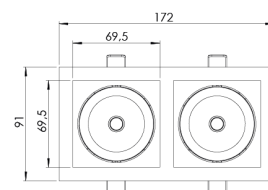

Product Family	Asto
Adjustability	Adjustable: 30°&30°
Color	White- Black- Gray- RAL
Mounting Type	Adjustable Recessed Mounted
Body	Die-cast aluminium body with electrostatic powder coated

Light Source	COB LED
Color Temperature	2700-3000-4000-5000-6500K
Color Rendering Index	CRI>80 , CRI>90
Power	14 W
Power Factor	Pf>90
Luminaire Efficiency	100lm/W
Light Beam Angle	15°,24°,36°
Lumen	1400 lm
Operating Voltage	220-240V AC / 50-60 Hz
Light Source Lifetime	50.000 hours Led lifetime
Optic	High efficiency reflector and PC glass

Control Type	On/Off – Dali
Electrical Insulation Class	Class II
Optional Features	Emergency kit system can be integrated

Sealing	IP20
Weight	1 Kg
Dimensions	172 x 91 x 86mm

DIMENSIONS

Lumen value is given according to 4000K value.