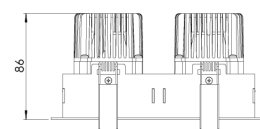

Product Family	Asto
Adjustability	Adjustable: 30°&30°
Color	White- Black- Gray- RAL
Mounting Type	Adjustable Recessed Mounted
Body	Die-cast aluminium body with electrostatic powder coated

Light Source	COB LED
Color Temperature	2700-3000-4000-5000-6500K
Color Rendering Index	CRI>80 , CRI>90
Power	18 W
Power Factor	Pf>90
Luminaire Efficiency	100lm/W
Light Beam Angle	15°,24°,36°
Lumen	1800 lm
Operating Voltage	220-240V AC / 50-60 Hz
Light Source Lifetime	50.000 hours Led lifetime
Optic	High efficiency reflector and PC glass

Control Type	On/Off – Dali
Electrical Insulation Class	Class II
Optional Features	Emergency kit system can be integrated

Sealing	IP20
Weight	1 Kg
Dimensions	172 x 91 x 86mm

DIMENSIONS

Lumen value is given according to 4000K value.