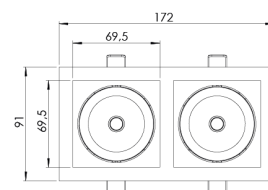

Product Family	Asto
Adjustability	Adjustable: 30°&30°
Color	White- Black- Gray- RAL
Mounting Type	Adjustable Recessed Mounted
Body	Die-cast aluminium body with electrostatic powder coated

Light Source	COB LED
Color Temperature	2700-3000-4000-5000-6500K
Color Rendering Index	CRI>80 , CRI>90
Power	18 W
Power Factor	Pf>90
Luminaire Efficiency	100lm/W
Light Beam Angle	15°,24°,36°
Lumen	1800 lm
Operating Voltage	220-240V AC / 50-60 Hz
Light Source Lifetime	50.000 hours Led lifetime
Optic	High efficiency reflector and PC glass

Control Type	On/Off – Dali
Electrical Insulation Class	Class II
Optional Features	Emergency kit system can be integrated

Sealing	IP20
Weight	1 Kg
Dimensions	172 x 91 x 86mm

DIMENSIONS

Lumen value is given according to 4000K value.