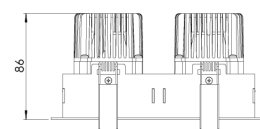

DIMENSIONS

Lumen value is given according to 4000K value.

Luminaire is F-marked and suitable for direct mounting on normally flammable surfaces.

All components are provided with 5 year limited guarantee. A qualified electrician must ensure proper installation of the product.