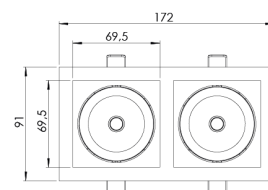

<b>Product Family</b>	Asto
<b>Adjustability</b>	Adjustable: 30°&30°
<b>Color</b>	White- Black- Gray- RAL
<b>Mounting Type</b>	Adjustable Recessed Mounted
<b>Body</b>	Die-cast aluminium body with electrostatic powder coated

<b>Control Type</b>	On/Off – Dali
<b>Electrical Insulation Class</b>	Class II
<b>Optional Features</b>	Emergency kit system can be integrated

<b>Sealing</b>	IP20
<b>Weight</b>	1 Kg
<b>Dimensions</b>	172 x 91 x 86mm

## DIMENSIONS

Lumen value is given according to 4000K value.

Luminaire is F-marked and suitable for direct mounting on normally flammable surfaces.

All components are provided with 5 year limited guarantee. A qualified electrician must ensure proper installation of the product.