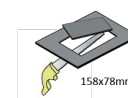

DIMENSIONS

Lumen value is given according to 4000K value.

Luminaire is F-marked and suitable for direct mounting on normally flammable surfaces.

All components are provided with 5 year limited guarantee. A qualified electrician must ensure proper installation of the product.