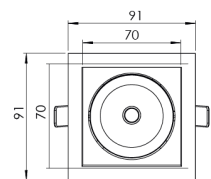

Product Family	Asto
Adjustability	Adjustable: 28°&28°
Color	White- Black- Gray- RAL
Mounting Type	Adjustable Recessed Mounted
Body	Die-cast aluminium body with electrostatic powder coated

Light Source	COB LED
Color Temperature	2700-3000-4000-5000-6500K
Color Rendering Index	CRI>80 , CRI>90
Power	14 W
Power Factor	Pf>90
Luminaire Efficiency	100lm/W
Light Beam Angle	15°,24°,36°
Lumen	1400 lm
Operating Voltage	220-240V AC / 50-60 Hz
Light Source Lifetime	50.000 hours Led lifetime
Optic	High efficiency reflector and PC glass

Control Type	On/Off – Dali
Electrical Insulation Class	Class II
Optional Features	Emergency kit system can be integrated

Sealing	IP20
Weight	0,56 Kg
Dimensions	91 x 96mm

DIMENSIONS

Lumen value is given according to 4000K value.