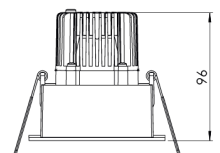

Product Family	Asto
Adjustability	Adjustable: 28°&28°
Color	White- Black- Gray- RAL
Mounting Type	Adjustable Recessed Mounted
Body	Die-cast aluminium body with electrostatic powder coated

Light Source	COB LED
Color Temperature	2700-3000-4000-5000-6500K
Color Rendering Index	CRI>80 , CRI>90
Power	14 W
Power Factor	Pf>90
Luminaire Efficiency	100lm/W
Light Beam Angle	15°,24°,36°
Lumen	1400 lm
Operating Voltage	220-240V AC / 50-60 Hz
Light Source Lifetime	50.000 hours Led lifetime
Optic	High efficiency reflector and PC glass

Control Type	On/Off – Dali
Electrical Insulation Class	Class II
Optional Features	Emergency kit system can be integrated

Sealing	IP20
Weight	0,56 Kg
Dimensions	91 x 96mm

DIMENSIONS

Lumen value is given according to 4000K value.