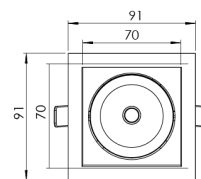

Product Family	Asto
Adjustability	Adjustable: 28°&28°
Color	White- Black- Gray- RAL
Mounting Type	Adjustable Recessed Mounted
Body	Die-cast aluminium body with electrostatic powder coated

Light Source	COB LED
Color Temperature	2700-3000-4000-5000-6500K
Color Rendering Index	CRI>80 , CRI>90
Power	7 W
Power Factor	Pf>90
Luminaire Efficiency	100lm/W
Light Beam Angle	15°,24°,36°
Lumen	700 lm
Operating Voltage	220-240V AC / 50-60 Hz
Light Source Lifetime	50.000 hours Led lifetime
Optic	High efficiency reflector and PC glass

Control Type	On/Off – Dali
Electrical Insulation Class	Class II
Optional Features	Emergency kit system can be integrated

Sealing	IP20
Weight	0,56 Kg
Dimensions	91 x 96mm

DIMENSIONS

Lumen value is given according to 4000K value.