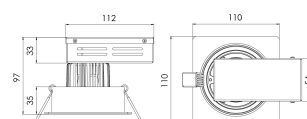

<b>Product Family</b>	Aven
<b>Adjustability</b>	Adjustable: 4° & 4° - 360°
<b>Color</b>	White- Black- Gray- RAL
<b>Mounting Type</b>	Recessed Mounted
<b>Body</b>	Aluminium body

<b>Light Source</b>	COB LED
<b>Color Temperature</b>	2700-3000-4000-5000-6500K
<b>Color Rendering Index</b>	CRI>80 , CRI>90
<b>Power</b>	14 W
<b>Power Factor</b>	Pf>90
<b>Luminaire Efficiency</b>	
<b>Light Beam Angle</b>	15°,24°,36°,60°
<b>Lumen</b>	1442 lm
<b>Operating Voltage</b>	110-120V AC
<b>Light Source Lifetime</b>	50.000 hours Led lifetime
<b>Optic</b>	

<b>Control Type</b>	On/Off- Dali
<b>Electrical Insulation Class</b>	Class II
<b>Optional Features</b>	Unavailable

<b>Sealing</b>	IP20
<b>Weight</b>	800 gr
<b>Dimensions</b>	110 x 110 x 97 mm

#### DIMENSIONS

Lumen value is given according to 4000K value.

Luminaire is F-marked and suitable for direct mounting on normally flammable surfaces.

All components are provided with 5 year limited guarantee. A qualified electrician must ensure proper installation of the product.