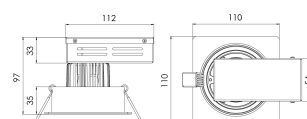

<b>Product Family</b>	Aven
<b>Adjustability</b>	Adjustable: 4° & 4° - 360°
<b>Color</b>	White- Black- Gray- RAL
<b>Mounting Type</b>	Recessed Mounted
<b>Body</b>	Aluminium body

<b>Light Source</b>	COB LED
<b>Color Temperature</b>	2700-3000-4000-5000-6500K
<b>Color Rendering Index</b>	CRI>80 , CRI>90
<b>Power</b>	6 W
<b>Power Factor</b>	Pf>90
<b>Luminaire Efficiency</b>	
<b>Light Beam Angle</b>	15°,24°,36°,60°
<b>Lumen</b>	618 lm
<b>Operating Voltage</b>	110-120V AC
<b>Light Source Lifetime</b>	50.000 hours Led lifetime
<b>Optic</b>	

<b>Control Type</b>	On/Off- Dali
<b>Electrical Insulation Class</b>	Class II
<b>Optional Features</b>	Unavailable

<b>Sealing</b>	IP20
<b>Weight</b>	800 gr
<b>Dimensions</b>	110 x 110 x 97 mm

#### DIMENSIONS

Lumen value is given according to 4000K value.

Luminaire is F-marked and suitable for direct mounting on normally flammable surfaces.

All components are provided with 5 year limited guarantee. A qualified electrician must ensure proper installation of the product.