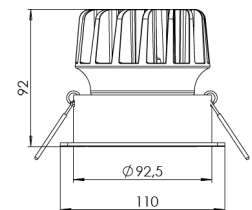

Product Family	Aven
Adjustability	Adjustable: 30° & 30°
Color	White- Black- Gray- RAL
Mounting Type	Adjustable Recessed Mounted
Body	Die-cast aluminium body with electrostatic powder coated
Light Source	COB LED
Color Temperature	2700-3000-4000-5000-6500K
Color Rendering Index	CRI>80,CRI>90
Power	14 W
Power Factor	Pf>90
Luminaire Efficiency	103lm/W
Light Beam Angle	15°,24°,36°,60°
Lumen	1442 lm
Operating Voltage	220-240V AC / 50-60 Hz
Light Source Lifetime	50.000 hours Led lifetime
Optic	High efficiency reflector and PC glass
Control Type	On/Off – Dali
Electrical Insulation Class	Class II
Optional Features	Emergency kit system can be integrated
Sealing	IP20
Weight	0,55 Kg
Dimensions	110 x 92mm

DIMENSIONS

Lumen value is given according to 4000K value.

Luminaire is F-marked and suitable for direct mounting on normally flammable surfaces.

All components are provided with 5 year limited guarantee. A qualified electrician must ensure proper installation of the product.