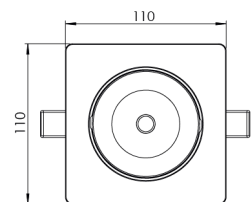

Product Family	Aven
Adjustability	Adjustable: 30° & 30°
Color	White- Black- Gray- RAL
Mounting Type	Adjustable Recessed Mounted
Body	Die-cast aluminium body with electrostatic powder coated
Light Source	COB LED
Color Temperature	2700-3000-4000-5000-6500K
Color Rendering Index	CRI>80,CRI>90
Power	14 W
Power Factor	Pf>90
Luminaire Efficiency	103lm/W
Light Beam Angle	15°,24°,36°,60°
Lumen	1442 lm
Operating Voltage	220-240V AC / 50-60 Hz
Light Source Lifetime	50.000 hours Led lifetime
Optic	High efficiency reflector and PC glass
Control Type	On/Off – Dali
Electrical Insulation Class	Class II
Optional Features	Emergency kit system can be integrated
Sealing	IP20
Weight	0,55 Kg
Dimensions	110 x 92mm

DIMENSIONS

Lumen value is given according to 4000K value.

Luminaire is F-marked and suitable for direct mounting on normally flammable surfaces.

All components are provided with 5 year limited guarantee. A qualified electrician must ensure proper installation of the product.