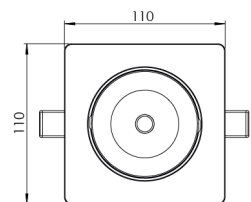

<b>Product Family</b>	Aven
<b>Adjustability</b>	Adjustable: 30° & 30°
<b>Color</b>	White- Black- Gray- RAL
<b>Mounting Type</b>	Adjustable Recessed Mounted
<b>Body</b>	Die-cast aluminium body with electrostatic powder coated
<b>Light Source</b>	COB LED
<b>Color Temperature</b>	2700-3000-4000-5000-6500K
<b>Color Rendering Index</b>	CRI>80,CRI>90
<b>Power</b>	20 W
<b>Power Factor</b>	Pf>90
<b>Luminaire Efficiency</b>	103lm/W
<b>Light Beam Angle</b>	15°,24°,36°,60°
<b>Lumen</b>	2069 lm
<b>Operating Voltage</b>	220-240V AC / 50-60 Hz
<b>Light Source Lifetime</b>	50.000 hours Led lifetime
<b>Optic</b>	High efficiency reflector and PC glass
<b>Control Type</b>	On/Off – Dali
<b>Electrical Insulation Class</b>	Class II
<b>Optional Features</b>	Emergency kit system can be integrated
<b>Sealing</b>	IP20
<b>Weight</b>	0,55 Kg
<b>Dimensions</b>	110 x 92mm

## DIMENSIONS

Lumen value is given according to 4000K value.

Luminaire is F-marked and suitable for direct mounting on normally flammable surfaces.

All components are provided with 5 year limited guarantee. A qualified electrician must ensure proper installation of the product.