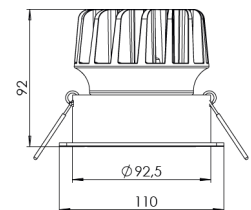

<b>Product Family</b>	Aven
<b>Adjustability</b>	Adjustable: 30° & 30°
<b>Color</b>	White- Black- Gray- RAL
<b>Mounting Type</b>	Adjustable Recessed Mounted
<b>Body</b>	Die-cast aluminium body with electrostatic powder coated
<b>Light Source</b>	COB LED
<b>Color Temperature</b>	2700-3000-4000-5000-6500K
<b>Color Rendering Index</b>	CRI>80,CRI>90
<b>Power</b>	20 W
<b>Power Factor</b>	Pf>90
<b>Luminaire Efficiency</b>	103lm/W
<b>Light Beam Angle</b>	15°,24°,36°,60°
<b>Lumen</b>	2069 lm
<b>Operating Voltage</b>	220-240V AC / 50-60 Hz
<b>Light Source Lifetime</b>	50.000 hours Led lifetime
<b>Optic</b>	High efficiency reflector and PC glass
<b>Control Type</b>	On/Off – Dali
<b>Electrical Insulation Class</b>	Class II
<b>Optional Features</b>	Emergency kit system can be integrated
<b>Sealing</b>	IP20
<b>Weight</b>	0,55 Kg
<b>Dimensions</b>	110 x 92mm

## DIMENSIONS

Lumen value is given according to 4000K value.

Luminaire is F-marked and suitable for direct mounting on normally flammable surfaces.

All components are provided with 5 year limited guarantee. A qualified electrician must ensure proper installation of the product.