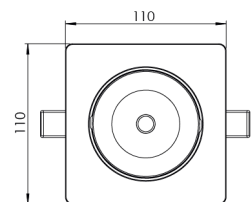

<b>Product Family</b>	Aven
<b>Adjustability</b>	Adjustable: 30° & 30°
<b>Color</b>	White- Black- Gray- RAL
<b>Mounting Type</b>	Adjustable Recessed Mounted
<b>Body</b>	Die-cast aluminium body with electrostatic powder coated

<b>Control Type</b>	On/Off – Dali
<b>Electrical Insulation Class</b>	Class II
<b>Optional Features</b>	Emergency kit system can be integrated

<b>Sealing</b>	IP20
<b>Weight</b>	0,55 Kg
<b>Dimensions</b>	110 x 92mm

#### DIMENSIONS

Lumen value is given according to 4000K value.

Luminaire is F-marked and suitable for direct mounting on normally flammable surfaces.

All components are provided with 5 year limited guarantee. A qualified electrician must ensure proper installation of the product.