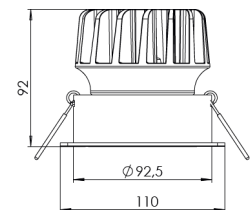

<b>Control Type</b>	On/Off – Dali
<b>Electrical Insulation Class</b>	Class II
<b>Optional Features</b>	Emergency kit system can be integrated

<b>Sealing</b>	IP20
<b>Weight</b>	0,55 Kg
<b>Dimensions</b>	110 x 92mm

#### DIMENSIONS

Lumen value is given according to 4000K value.

Luminaire is F-marked and suitable for direct mounting on normally flammable surfaces.

All components are provided with 5 year limited guarantee. A qualified electrician must ensure proper installation of the product.