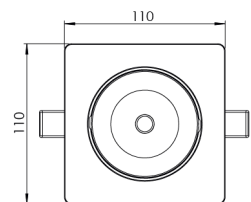

<b>Product Family</b>	Aven
<b>Adjustability</b>	Adjustable: 30° & 30°
<b>Color</b>	White- Black- Gray- RAL
<b>Mounting Type</b>	Adjustable Recessed Mounted
<b>Body</b>	Die-cast aluminium body with electrostatic powder coated

<b>Control Type</b>	On/Off – Dali
<b>Electrical Insulation Class</b>	Class II
<b>Optional Features</b>	Emergency kit system can be integrated

<b>Sealing</b>	IP20
<b>Weight</b>	0,55 Kg
<b>Dimensions</b>	110 x 92mm

#### DIMENSIONS

Lumen value is given according to 4000K value.

Luminaire is F-marked and suitable for direct mounting on normally flammable surfaces.

All components are provided with 5 year limited guarantee. A qualified electrician must ensure proper installation of the product.