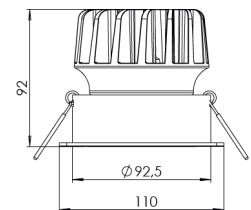

<b>Product Family</b>	Aven
<b>Adjustability</b>	Adjustable: 30° & 30°
<b>Color</b>	White- Black- Gray- RAL
<b>Mounting Type</b>	Adjustable Recessed Mounted
<b>Body</b>	Die-cast aluminium body with electrostatic powder coated

<b>Control Type</b>	On/Off – Dali
<b>Electrical Insulation Class</b>	Class II
<b>Optional Features</b>	Emergency kit system can be integrated

<b>Sealing</b>	IP20
<b>Weight</b>	0,55 Kg
<b>Dimensions</b>	110 x 92mm

#### DIMENSIONS

Lumen value is given according to 4000K value.

Luminaire is F-marked and suitable for direct mounting on normally flammable surfaces.

All components are provided with 5 year limited guarantee. A qualified electrician must ensure proper installation of the product.