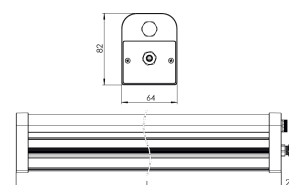

Product Family	Aveno
Adjustability	Fixed
Color	White- Black
Mounting Type	Triproof
Body	Extruded aluminium body with electrostatic powder coated

Light Source	SMD LED
Color Temperature	2700-3000-4000-5000-6500K
Color Rendering Index	CRI>80 , CRI>90
Power	101 W
Power Factor	Pf>90
Luminaire Efficiency	158lm/W
Light Beam Angle	120°
Lumen	15958 lm
Operating Voltage	220-240V AC / 50-60 Hz
Light Source Lifetime	50.000 hours Led lifetime
Optic	High efficiency milky polycarbonate diffuser

Control Type	On/Off - Dali
Electrical Insulation Class	Class I
Optional Features	Emergency kit system can be integrated

Sealing	IP54
Weight	1,8 Kg
Dimensions	82 X 64 L: 1200 mm

DIMENSIONS

Lumen value is given according to 4000K value.