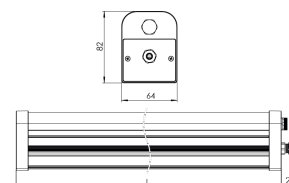

Product Family	Aveno
Adjustability	Fixed
Color	White- Black
Mounting Type	Triproof
Body	Extruded aluminium body with electrostatic powder coated

Light Source	SMD LED
Color Temperature	2700-3000-4000-5000-6500K
Color Rendering Index	CRI>80 , CRI>90
Power	14 W
Power Factor	Pf>90
Luminaire Efficiency	158lm/W
Light Beam Angle	120°
Lumen	2212 lm
Operating Voltage	220-240V AC / 50-60 Hz
Light Source Lifetime	50.000 hours Led lifetime
Optic	High efficiency milky polycarbonate diffuser

Control Type	On/Off - Dali
Electrical Insulation Class	Class I
Optional Features	Emergency kit system can be integrated

Sealing	IP54
Weight	0,77 Kg
Dimensions	82 X 64 L: 300 mm

DIMENSIONS

Lumen value is given according to 4000K value.